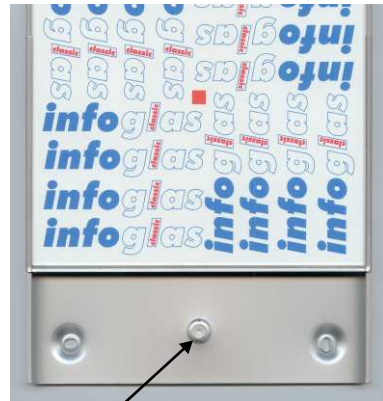

Technical Details

A combination of the classic line construction and a acrylic glass insert with beveled and polished edges. Optional with security locking device protects against vandalism.

Material

Natural anodise under construction classic line with frame. Milled acrylic glass lense. Beveled edges are polished.
Lenses are available in a green or clear finish.

Features

Signs are hold in position by a simple dimple lock. Opens be releasing the dimple lock. (further information available)

Additional security locking:
to open with special key only.

Installation

Suggested for indoor use only
Mount flush or floating of the wall
Mounting options:
With screws, double or double sided tape for wall mount. Suspended, projected or mobile on request.

Sizes

DIN- Sizes	A6
	A5
	A4
square	147 x 147 mm

Other sizes upon request

Door sign 147 x 147 mm

Door sign DIN A6

- Use red opener as shown on picture.
- Glass can be moved upwards to open

holds glass in place.

Special holes for easy mounting (alternatively double tape).