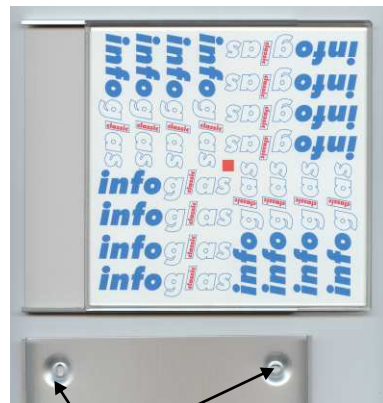

Features

Signs are hold in position by a simple dimple lock. Opens be releasing the dimple lock. (further information available)

Additional security locking:
to open with special key only.

Installation

Suggested for indoor use only
Mount flush or floating of the wall
Mounting options:
With screws, double or double sided tape for wall mount. Suspended, projected or mobile on request.

Sizes

DIN- Sizes	A6
	A5
	A4
square	147 x 147 mm

Other sizes upon request

Door sign 147 x 147 mm

Door sign DIN A6

- Use red opener as shown on picture.
- Glass can be moved upwards to open

holds glass in place.

Special holes for easy mounting (alternatively double tape).